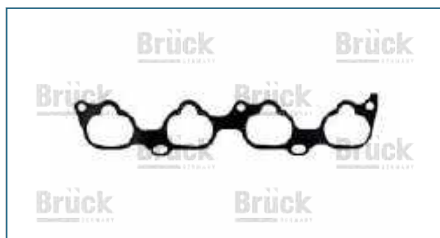

JUNTA MULTIPLE MARCH (2011-2019) 1.6 - VERSA (2011-2019) 1.6 - TIIDA (2007-2018) 1.8 - KICKS (2016-2019) 1.6 - NOTE (2013-2019) 1.6 / (ESCAPE)

JUNTA MULTIPLE

14035JG35A

JUNTA MULTIPLE URVAN (2001-2012) 2.5 - XTRAIL (2008-2014) 2.5 - ROGUE (2008-2016) 2.5 - KOLEOS (2008-2017) 2.5 / (ADMISION)