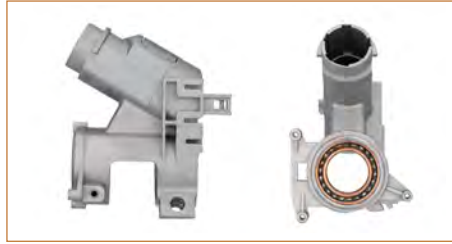

CARCASA PORTA SWITCH

377905851

CARCASA PORTA SWITCH POINTER (1998-2010) 1.8, 2.0 - POINTER PICKUP (1998-2002) 1.6