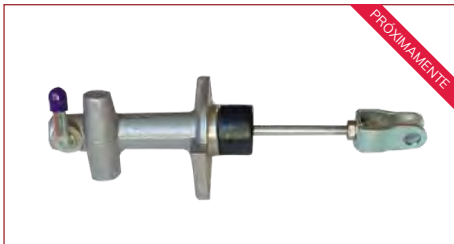

CILINDRO CLUTCH PRINCIPAL
96652652

CILINDRO CLUTCH PRINCIPAL AVEO (2008-2018) 1.6
(ALUMINIO)