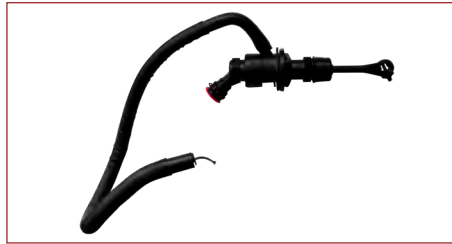

306105M007

CILINDRO CLUTCH PRINCIPAL SENTRA B15 (2000-2006) 1.8 / (ALUMINIO)

CILINDRO CLUTCH PRINCIPAL

30610ET00C

CILINDRO CLUTCH PRINCIPAL SENTRA B16 (2006-2012) 2.0, 2.5

CILINDRO CLUTCH PRINCIPAL

306101KM0A