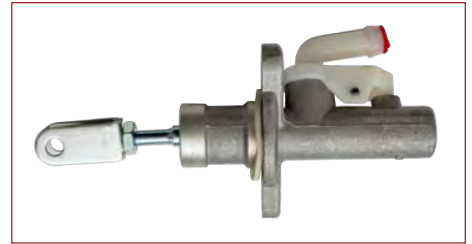

CILINDRO CLUTCH PRINCIPAL NP300 (2009-2020) 2.5DIESEL - D22 (2002-2008) 2.5DIESEL

CILINDRO CLUTCH PRINCIPAL

306105FA0C

CILINDRO CLUTCH PRINCIPAL NUEVO VERSA (2020-2022) 1.6 - KICKS (2017-2023) 1.6

CILINDRO CLUTCH PRINCIPAL

306105M007

CILINDRO CLUTCH PRINCIPAL SENTRA B15 (2000-2006) 1.8 / (ALUMINIO)

CILINDRO CLUTCH PRINCIPAL

30610ET00C

CILINDRO CLUTCH PRINCIPAL SENTRA B16 (2006-2012) 2.0, 2.5

CILINDRO CLUTCH PRINCIPAL

306101KM0A

CILINDRO CLUTCH PRINCIPAL TIIDA (2007-2018) 1.8 - SENTRA B17 (2013-2019) 1.8 - JUKE (2011-2017) 1.6T

CILINDRO CLUTCH PRINCIPAL

30610VV017

CILINDRO CLUTCH PRINCIPAL URVAN (2001-2012) 2.4 / (ALUMINIO)

CILINDRO CLUTCH PRINCIPAL