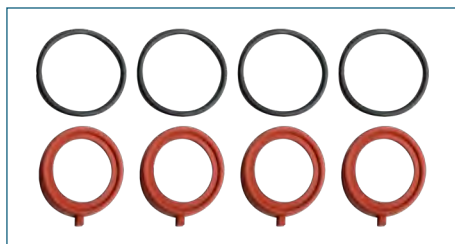

JUNTA MULTIPLE
06A129717C-JGO

JUNTA MULTIPLE JETTA IV (1999-2015) 2.0 - GOLF IV (1999-2007) 2.0 - BEETLE (1998-2011) 2.0 - POLO (2003-2007) 2.0 - IBIZA (2003-2008) 2.0 - CORDOBA (2003-2009) 2.0 / (KIT-ADMISION)