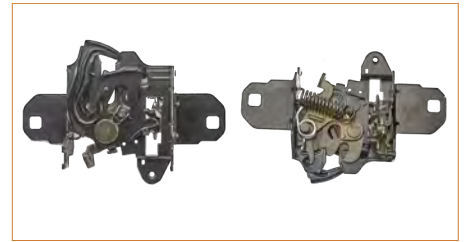

CHAPA COFRE

1C0823509AD

CHAPA COFRE BEETLE (1998-2011) 2.0 / (INFERIOR)