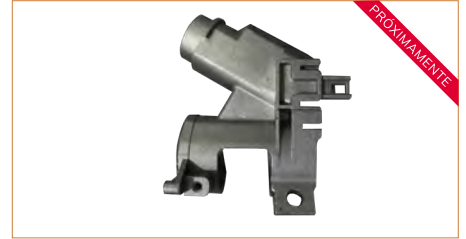

CARCASA PORTA SWITCH

377905851

CARCASA PORTA SWITCH POINTER (1998-2010)
1.8, 2.0 - POINTER PICKUP (1998-2002) 1.6