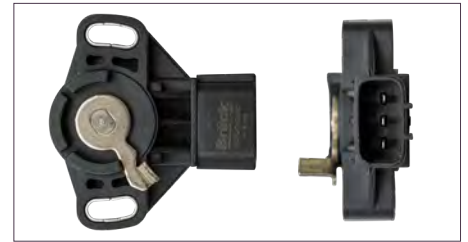

POTENCIOMETRO (SENSOR TPS)

2262053J00
POTENCIOMETRO (SENSOR TPS) TSURU III (1992 - 1999) 2.0 - LUCINO (1995 - 2000) 2.0