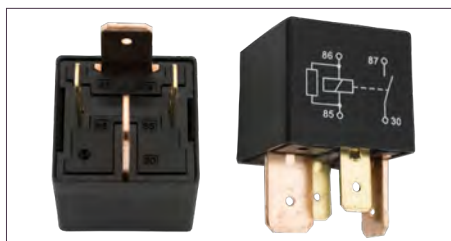

RELAY

4H0951253

RELAY BORA (2005 - 2010) 2.5FSI - JETTA VI (2011 - 2018) 2.5 - NB (2011 - 2019) 2.0T - GOL (2009 - 2020) 1.6 - POLO (2013 - 2019) 1.6 - VENTO (2014 - 2019) 1.6 - GTI (2005 - 2009) 2.0T - SHARAN (2001 - 2008) 1.8T / (4 PATAS) (MULTIFUNCIONES)