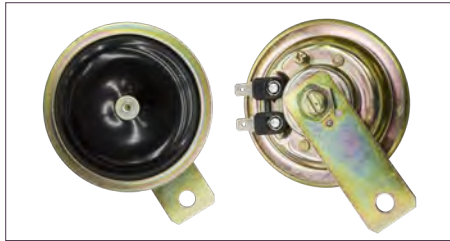

BOCINA (CLAXON)

377951223
BOCINA (CLAXON) POINTER (1998 - 2010) 1.8 / (2 PIEZAS - TONO AGUDO Y GRAVE) (CARACOL)

BOCINA (CLAXON)

6Q0951221D
BOCINA (CLAXON) POLO (2003 - 2007) 1.6 - IBIZA (2003 - 2008) 1.6 - CORDOBA (2003 - 2009) 1.6 - LUPO (2005 - 2009) 1.6 / (2 PIEZAS - TONO AGUDO Y GRAVE) (CARACOL)