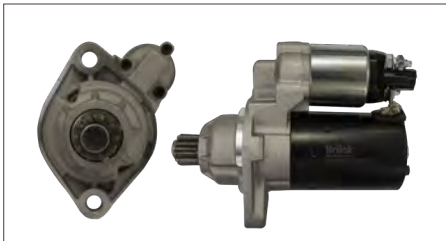

MARCHA

02M911023G
MARCHA JETTA VI (2011 - 2018) 2.0T - BORA (2005 - 2010) 2.0TFSI - BEETLE (1998 - 2011) 2.0T - TIGUAN (2008 - 2017) 2.0TSI - PASSAT CC (2008 - 2016) 2.0TSI - POLO (2013 - 2019) 1.6 - IBIZA (2003 - 2008) 2.0 / (12 VOLTIOS - 1.1 KW)