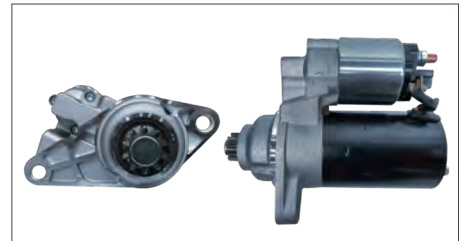

MARCHA

02T911023E
MARCHA LUPO (2005-2009) 1.6 - POLO (2003-2007) 1.6 / (10 DIENTES) (0001121016)