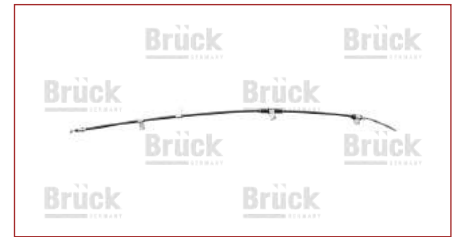

CHICOTE FRENO MANO

96534870

CHICOTE FRENO MANO AVEO (2008-2018) 1.6 - G3 (2006-2010) 1.6/ (IZQUIERDO)