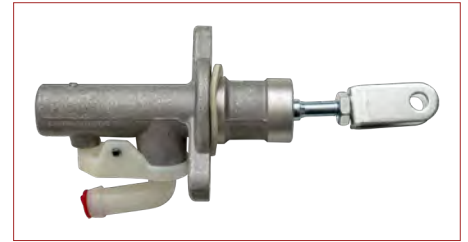

CILINDRO CLUTCH PRINCIPAL

30610VW017
CILINDRO CLUTCH PRINCIPAL URVAN (2001-2012) 2.4 / (ALUMINIO)