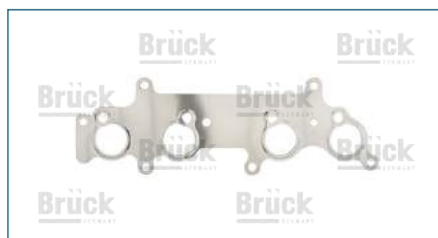

JUNTA MULTIPLE

1717375040

JUNTA MULTIPLE HIACE (2005-2019) 2.7 - TACOMA (2004-2015) 4.0 - 4 RUNNER (2002-2009) 4.0 / (ESCAPE)